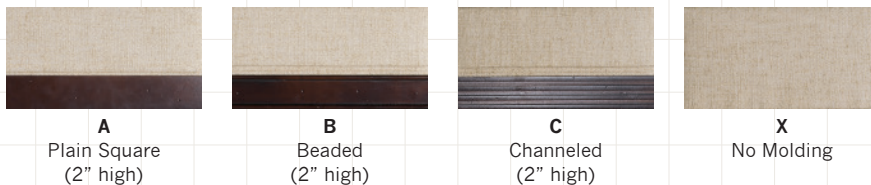

Choose Double Welt or Nail Trim above molding. Molding is not available with skirt option.

continued on reverse side >