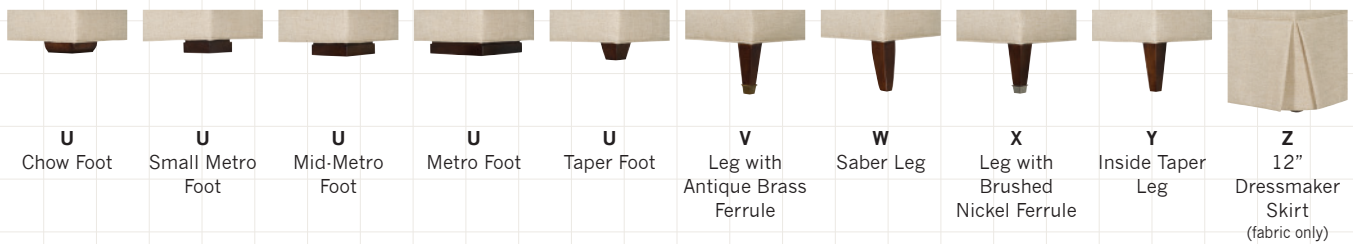

# Benches

Choose from five bench sizes, ten base options, storage and molding options. Then select a top style in fabric, leather or fabric/leather combination and add an optional nail trim. Personalize your bench — *make it yours.*

**1** CHOOSE *your* FABRIC, LEATHER OR FABRIC/LEATHER COMBO OPTION.

**2** CHOOSE *your* BENCH SIZE.

Dimensions shown are widths. All benches are 22" deep. Benches with U legs are 19" high; benches with V, W, X, Y or Z legs are 18" high.

**3** CHOOSE *your* BASE - A FOOT, LEG OR SKIRT. CHOOSE *your* WOOD FINISH (if applicable).

Classic Mahogany Finish is standard.

**4** CHOOSE *your* STORAGE OPTION.

**For Benches with Foot or Skirt:**  
**G** 12" Storage Cavity (Non-Cedar)  
**J** Non-Storage  
**K** 12" Storage Cavity (Cedar)